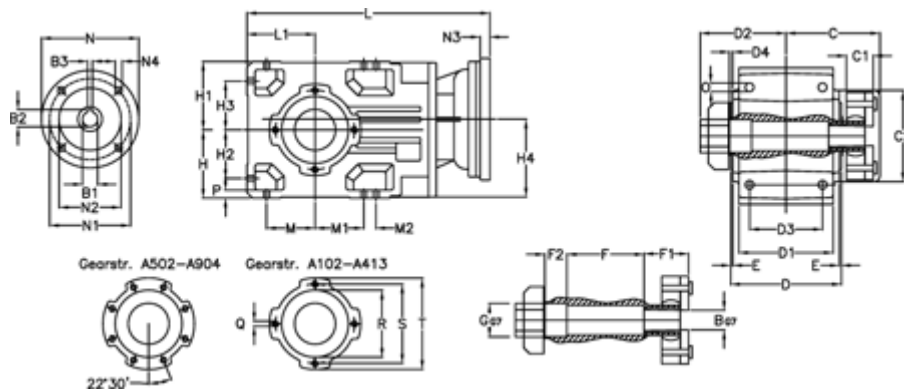

Article number: 296003502256345

Description: Bevel helical gearbox
A352QF35-22,5-P112B5

Measures

B = 35	D1 = 166	F2 = 53	L = 389.0	N3 = 4,5
B1 = 28	D2 = 80	G = 42	L1 = 100	N4 = M12x16
B2 = 31.3	D3 = 135	GA = 43	M = 73.0	O = 12.0
B3 = 8	d4 = 5.0	H = 100	M1 = 73.0	P = 11
C = 70.0	Description = A352 QF-xx P112 B5	H1 = 100	M2 = 11	Q = M10x17
C1 = 24	E = 3.5	H2 = 73.0	N = 250	R = 110
C2 = 90.0	F = 12.0	H3 = 73.0	N1 = 215	S = 130
D = 173	F1 = 48.0	H4 = 114.0	N2 = 180	T = 150